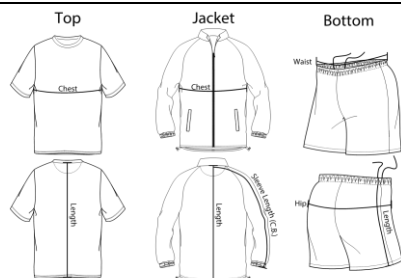

Renaissance College Hong Kong 啓新書院	Date :	
	Student Name :	
	Year / Class :	
	Contact Tel. No. :	
	Address. :	
Uniform Order Form	We accept cash and cheque payments.	
Contact Tel.: 3556 3456	Please make it payable to "RENAISSANCE COLLEGE"	
Email: yip15@rchk.edu.hk		

Accessories **NEW PRICE EFFECTIVE FROM JULY 31, 2023**

Swimming Cap
** Year 1 - Year 11 **

Size	Please ✓ Col.				Qty.	Price	Amount $
	Song (Yellow)	Tang (Red)	Qing (Green)	Ming (Blue)			
One Size						HK$22/pc.	

House Cap
** Primary **

Size	Please ✓ Col.				Qty.	Price	Amount $
	Song (Yellow)	Tang (Red)	Qing (Green)	Ming (Blue)			
54 cm						HK$55/pc.	
57 cm							
60 cm							

Basketball Cap
** Primary **
(Choose 1 color option)

*Student can choose either basketball cap or fisherman hat as part of uniform

Head circumference

Size	Grey (Deep)	Khaki (Light)	Price	Amount $
54 cm			HK$60/pc.	
57 cm				
60 cm				

Reversible Fisherman Hat
** Primary **
(Choose 1 color option)

Head circumference

Size	Qty.	Price	Amount $
54 cm		HK$60/pc.	
56 cm			
58 cm			

Cotton Socks (Short)
(Optional)

Size	Grey (Deep)	Khaki (Light)	White	Price	Amount $
16 -18				HK$17/pairs.	
19 - 21					
22 -24					
25 - 28					
29 - 31					
32 - 35					
36 - 38					

Long Socks
(Optional)

Size	Grey (Deep)	Price	Amount $
16 -18		HK$29/pairs.	
19 - 21			
22 -24			
25 - 28			
29 - 31			

Library Bag
** Primary **
(choose 1 option)

Size	Please ✓			Qty.	Price	Amount $
	Panda	Rhinoceros	Tiger			
One Size					HK$59/pc.	

School Bag
** Primary ** (Optional)

Size	Qty.	Price	Amount $
One Size		HK$357/pc.	

Measurement Guidelines

Total Amount $